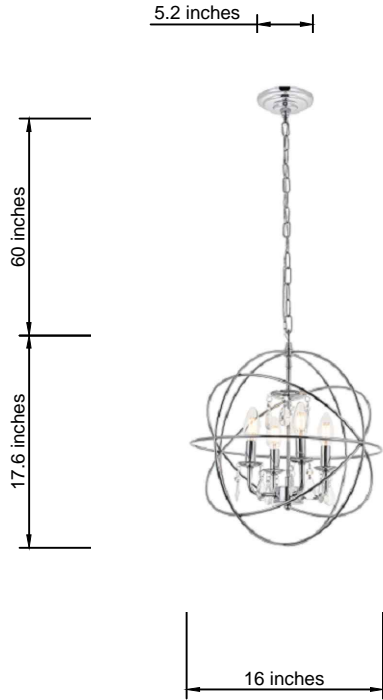

PRODUCT SPECIFICATION SHEET

WALLACE COLLECTION

Wallace 4-Light Chrome Pendant Clear Crystal

Chrome
Item No:LD5055D16C

Matt Black Brass
Item No:LD5055D16BRB

Matt Black
Item No:LD5055D16MB

Available Finishes

Dimensions

| | |
|------------------|-------------|
| Canopy Size(in) | D5.2"*H1.2" |
| Chain/Rod Length | 60" |
| Length | N/A |
| Width | 16" |
| Height | 17.6" |
| Maximum Height | 78" |

Specifications

| | |
|----------------|----------------|
| Finish | 3 Finishes |
| Material | Iron / Crystal |
| Crystal Color | Clear |
| Type | Pendant |
| Hanging Device | Chain |
| Voltage | 110-125V |
| Dimmable | Yes |
| Warranty | 1 Year Limited |
| Shipment Type | Small Parcel |

Bulb / Socket

| | |
|------------------|-----|
| Socket Type | E12 |
| Number of Lights | 4 |
| Wattage/Bulb | 40W |
| Included | No |

Installation

| | |
|----------------|------------|
| Indoor/Outdoor | Indoor |
| Dry/Wet/Damp | Dry |
| Weight | 5.8 LBS |
| Wire Length | 79" |
| Safety Rating | ETL Listed |